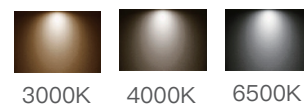

COLOR TEMPERATURE